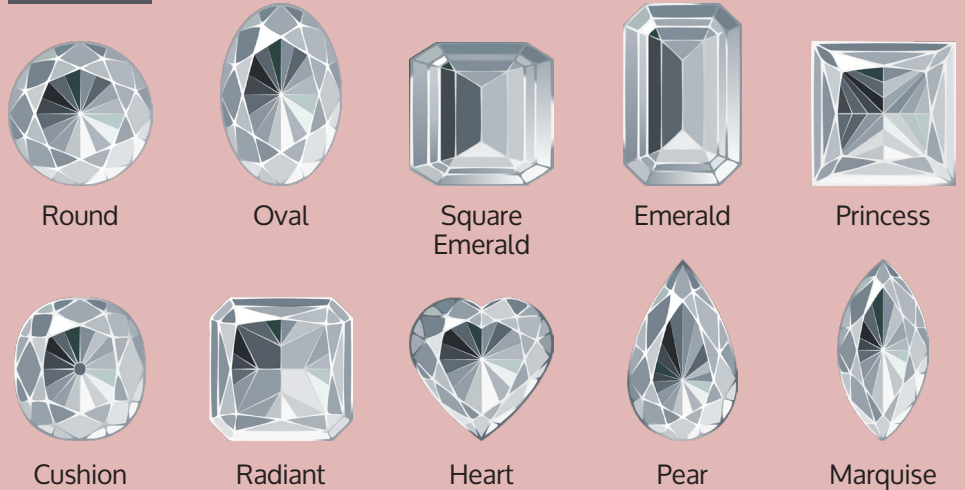

ENGAGEMENT RING GUIDE

From Rock My Wedding

ANATOMY OF A RING

SHAPE

SHANK

EMBELLISHMENTS

THE HEAD